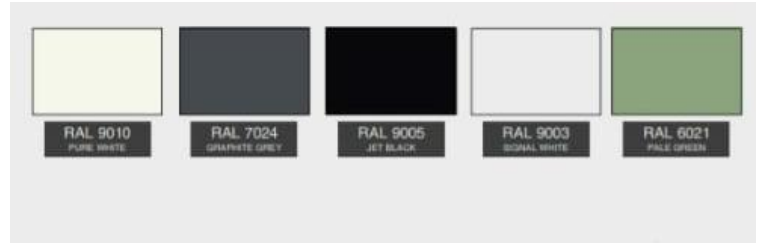

Vacuum SVE

Experience luxury with
A versatile 360 panorama lift

SVE is proven and reliable
Patented Vacuum lift.

Your Safety and Comfort

Energy saving that does not require
air conditioning and low consumption.

مصعد SVE

تجربة الفخامة مع
مصعد ٣٦٠ درجة بانوراما.

SVE مثبت ويعمل بتقنية
شفط الهواء الموثوقة.

سلامتك و راحتك

المصعد محمي بواسطة بطارية احتياطية
مزود الطاقة. حساس بطارية بشكل مستمر
يراقب مستوى الشحن لضمان ان
توجد دائمًا طاقة كافية في البطاريات
لتشغيل المصعد في حالة انقطاع التيار الكهربائي.
موفر للطاقة لا يحتاج مكيف وقليل الاستهلاك.

Electric, mechanical emergency landing
نظام طوارئ يضمن هبوط المصعد في حال انقطاع الطاقة
نظام طوارئ ميكانيكي للفرامل ونظام طوارئ كهربائي.

No Shaft, No Pit, and No Machine Room Required.
بدون برج ولا حفرة ولا غرفة مكنينة مطلوبة.

Easy to install

SVE is designed to be installed
in just a few days.

سهل التركيب

مصمم ليتم تركيبه
في غضون أيام قليلة ببرجه الخاص.